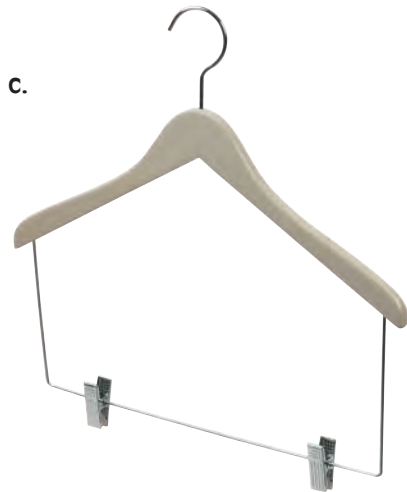

# 1 BODY

Hangers Direct™ functional and stylish combination hangers feature clip attachments that are fabricated from the highest quality metals into a wide variety of styles. These clip attachments will add an extra touch of class, while firmly securing your hanging garments.

## Combination Hangers • with Clip Attachments

Hangers pictured in White Wash finish, Polished Chrome hardware and Open Hook with Cut-off End.

**a.** *Type*  
Coordinate Hanger *Drop Length*  
1 1/2" *Drop Type*  
Standard

**b.** *Type*  
Coordinate Hanger *Drop Length*  
No Drop *Drop Type*  
Straight

**c.** *Type*  
Coordinate Display *Drop Length*  
6" *Drop Type*  
Standard

**d.** *Type*  
Coordinate Display *Drop Length*  
10" *Drop Type*  
Angled