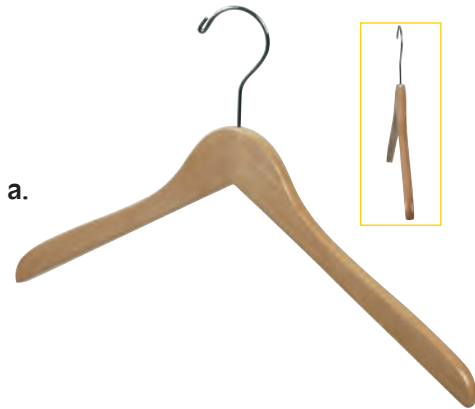

1 BODY

Hangers Direct™ dress / shirt hangers are beautifully crafted from the finest polished hardwoods, and feature a desirable assortment of custom shapes, necklines and ends that will enhance the quality of your entire product line.

Dress / Shirt Hangers

Hangers pictured in Natural Lacquer finish, Polished Chrome hardware and Open Hook with Bent End.

a.	<i>Body</i> Flat	<i>Shape</i> Triangular	<i>Ends</i> Curved	<i>Neck</i> Round