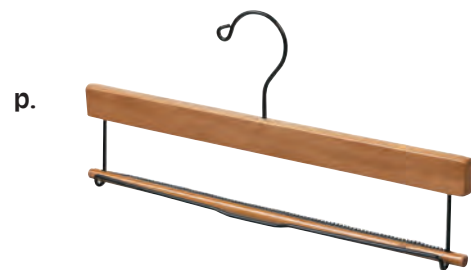

o.	<i>Shape</i> Rectangle	<i>Ends</i> Cut-off	<i>Neck</i> Semi Rounded	<i>Hanging Attachment</i> Drop with Velvet Covered Bar

p.	<i>Shape</i> Rectangle	<i>Ends</i> Cut-off	<i>Hanging Attachment</i> Up & Down Lock Bar with Rubber Insert