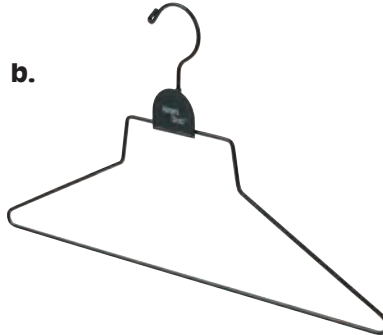

# 1 STYLE

Hangers Direct durable contemporary metal hangers with plate logo feature a space-saving slim body and offer the option of incorporating your logo on the hangers.

## Contemporary Metal with Plate Logo

Hangers pictured in Shiny Black color.

a.

b.

c.

a. Body Shape Ends Other  
Flat Triangular Triangle U-Notch

b. Body Shape Ends Other  
Flat Triangular Triangle N/A

b. Body Shape Ends Other  
Flat Rectangle Rounded Clip Attachment

Hangers Direct anodized aluminum hangers feature a thick gauge appearance with a lightweight fram. Along with a distinct shape you can also set your hanger apart with a unique sleeve logo placed over the stem of the hook.