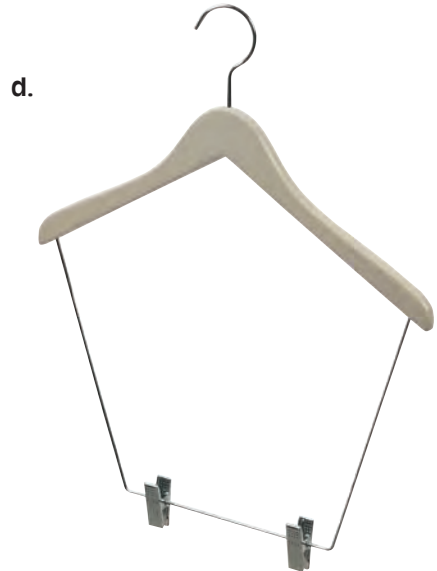

# 1 BODY

Hangers Direct™ functional and stylish combination hangers feature clip attachments that are fabricated from the highest quality metals into a wide variety of styles. These clip attachments will add an extra touch of class, while firmly securing your hanging garments.

## Combination Hangers • with Clip Attachments

Hangers pictured in White Wash finish, Polished Chrome hardware and Open Hook with Cut-off End.

**a.** *Type*  
Coordinate Hanger *Drop Length*  
1 1/2" *Drop Type*  
Standard

**b.** *Type*  
Coordinate Hanger *Drop Length*  
No Drop *Drop Type*  
Straight

**c.** *Type*  
Coordinate Display *Drop Length*  
6" *Drop Type*  
Standard

**d.** *Type*  
Coordinate Display *Drop Length*  
10" *Drop Type*  
Angled