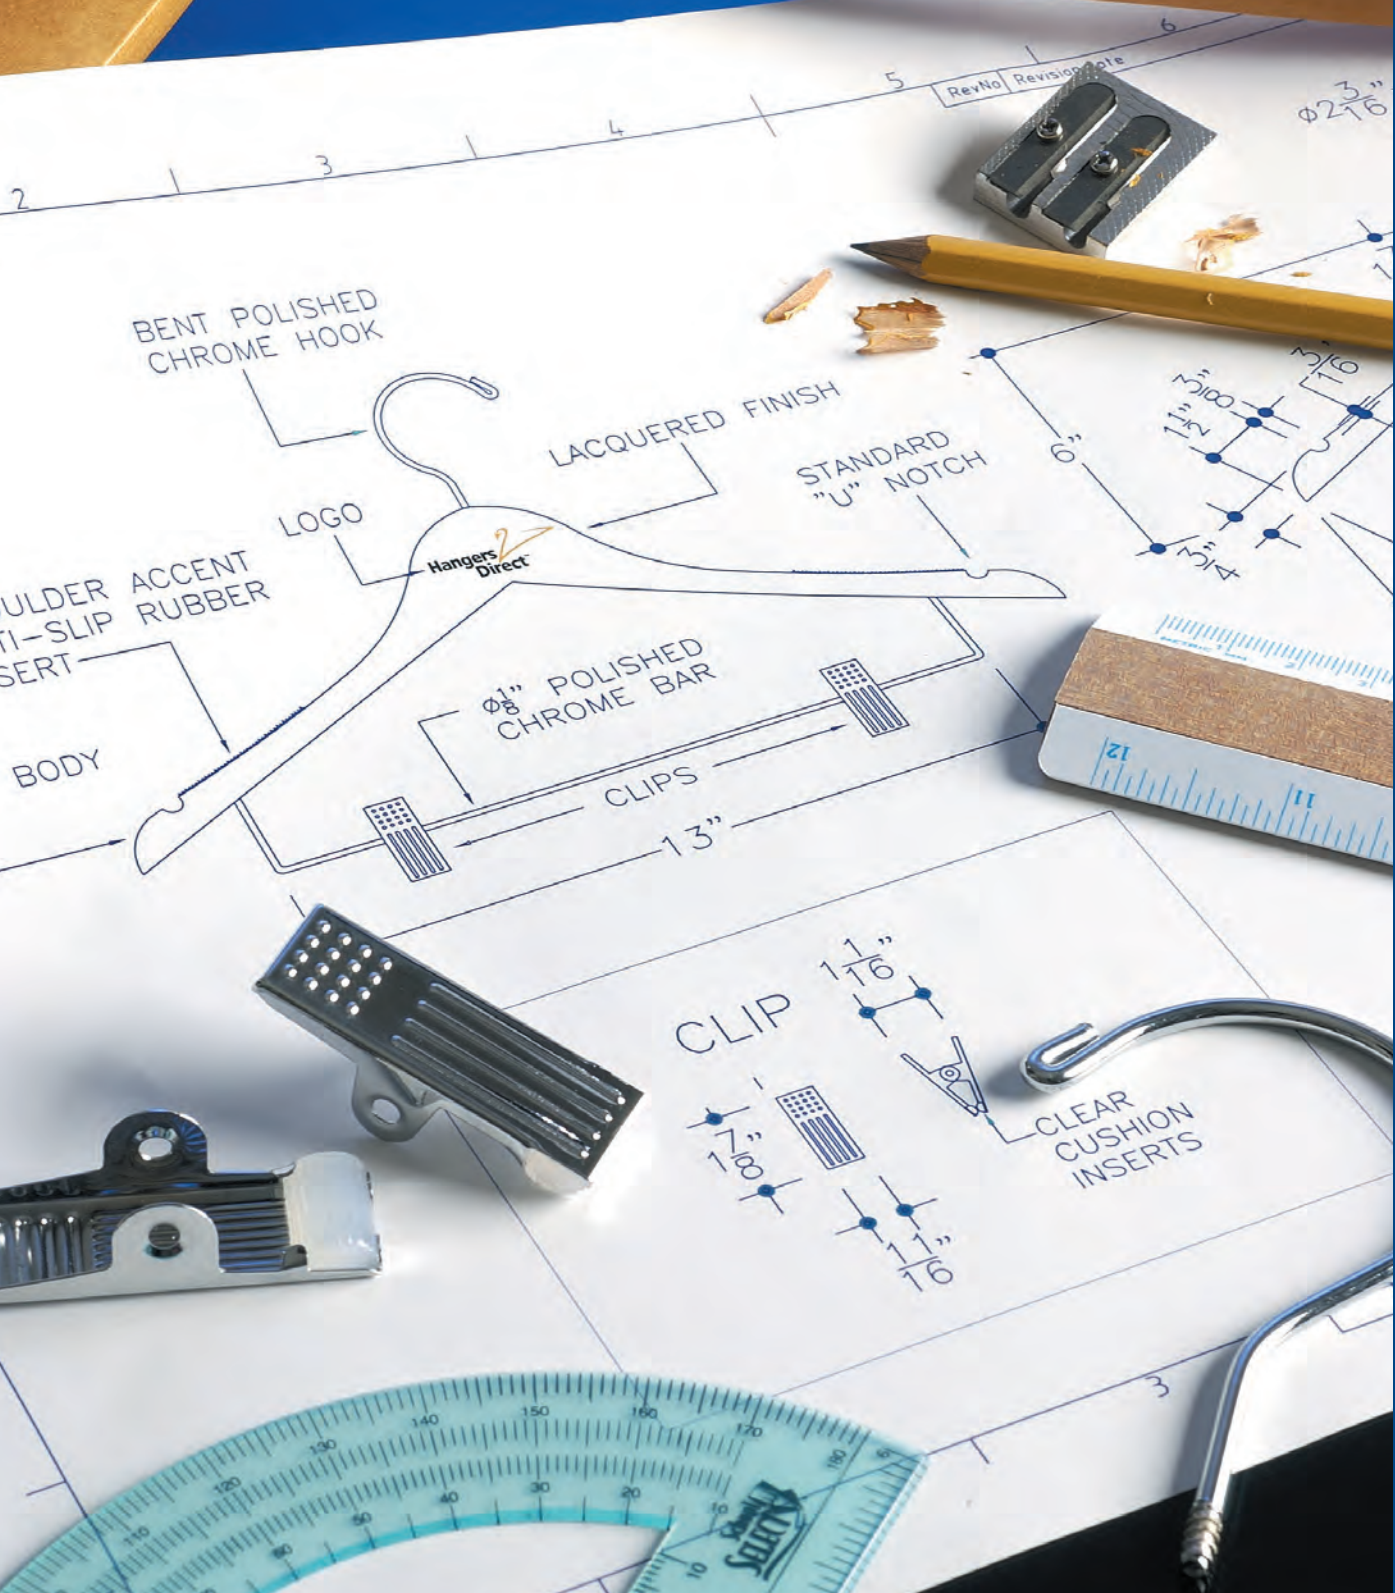

Table of Contents

Letter from the President of Hangers Direct	3
Designing a Custom Wooden Hanger	6-7

Wooden Hangers

BODY STYLES

Dress / Shirt Hangers	8-9
Coat / Jacket Hangers.....	10-11
Pant / Skirt Hangers	12-15
Combination Hangers.....	16-17
with Bar Assemblies	
Combination Hangers.....	18
with Clip Attachments	

DETAILS

Finishes	20
Hooks	20
Clips.....	20
Notches	21
Shoulder Accents	21
Logo Imprinting and Engraving	22

Size Chart.....	22
Designing a Custom Metal Hanger	23

Metal Hangers

STYLES

Classic Metal	23-24
Contemporary Metal	25
Contemporary Metal.....	26
with Plate Logo	
Anodized Aluminum.....	26

DETAILS

Color	27
Notches	27

Other Types of Custom Hangers

Rubberized Hangers	28
Satin / Fabric Padded Hangers.....	29

Customer Support Services	30
Shipping & Handling Support Functions	30