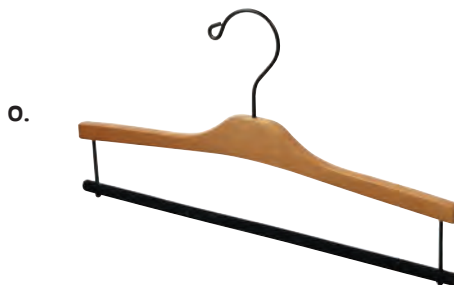

o.	<i>Shape</i> Rectangle	<i>Ends</i> Cut-off	<i>Neck</i> Semi Rounded	<i>Hanging Attachment</i> Drop with Velvet Covered Bar

p.	<i>Shape</i> Rectangle	<i>Ends</i> Cut-off	<i>Hanging Attachment</i> Up & Down Lock Bar with Rubber Insert