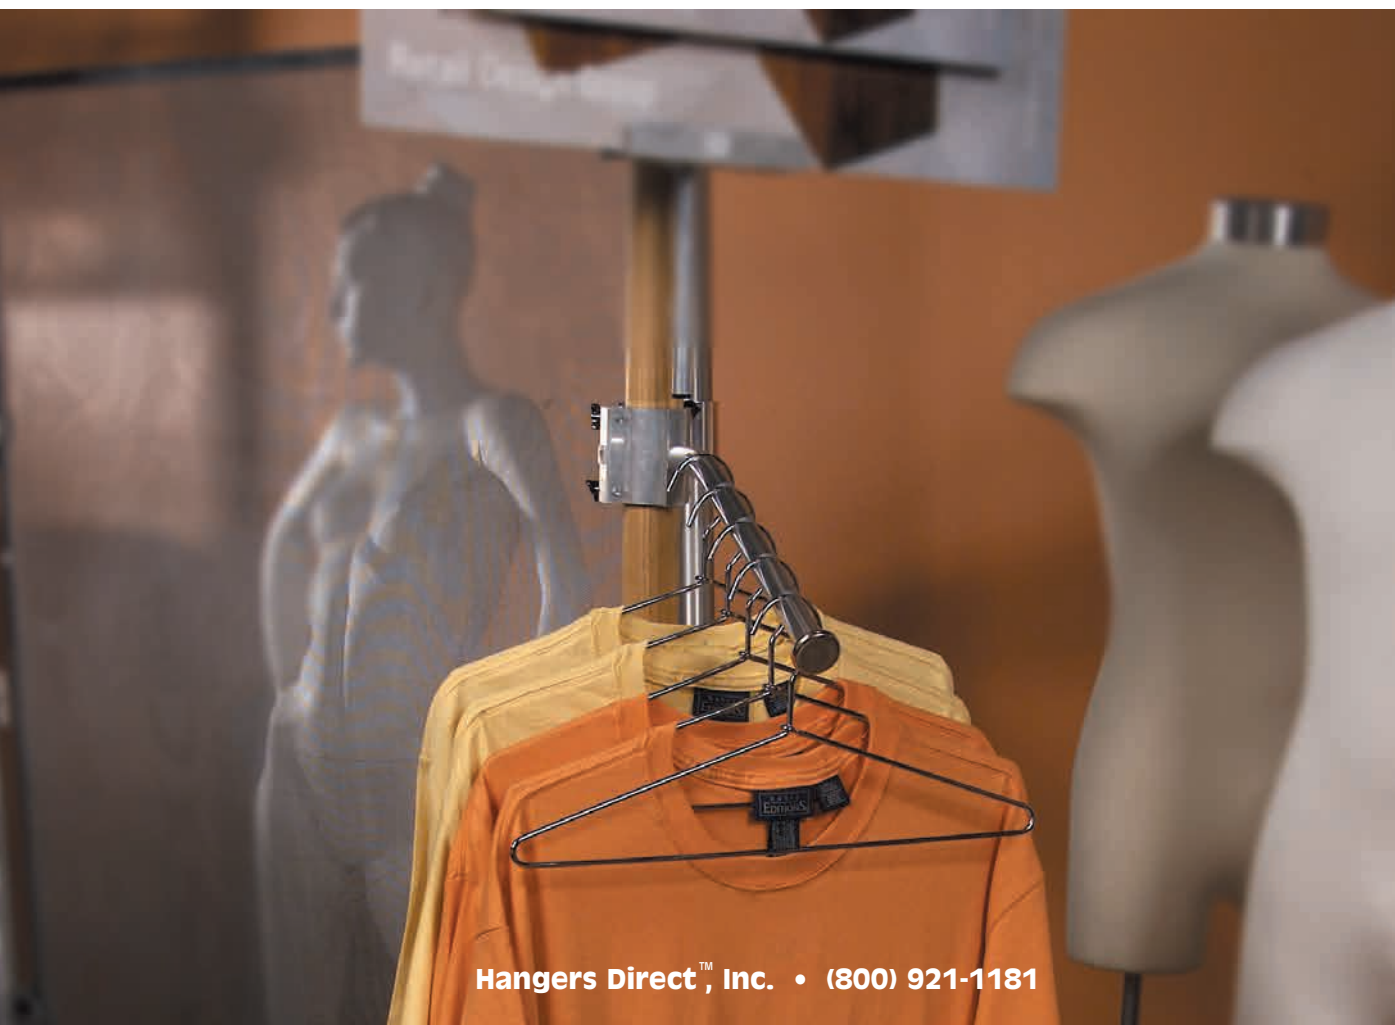

## Notches

C-Notch

V-Notch

U-Notch

Box-Notch

2

3

Hangers Direct™

# Other Custom Hangers

Hangers Direct durable vinyl hangers are covered with a smooth anti-slip material perfect for knitwear and other delicate garments.